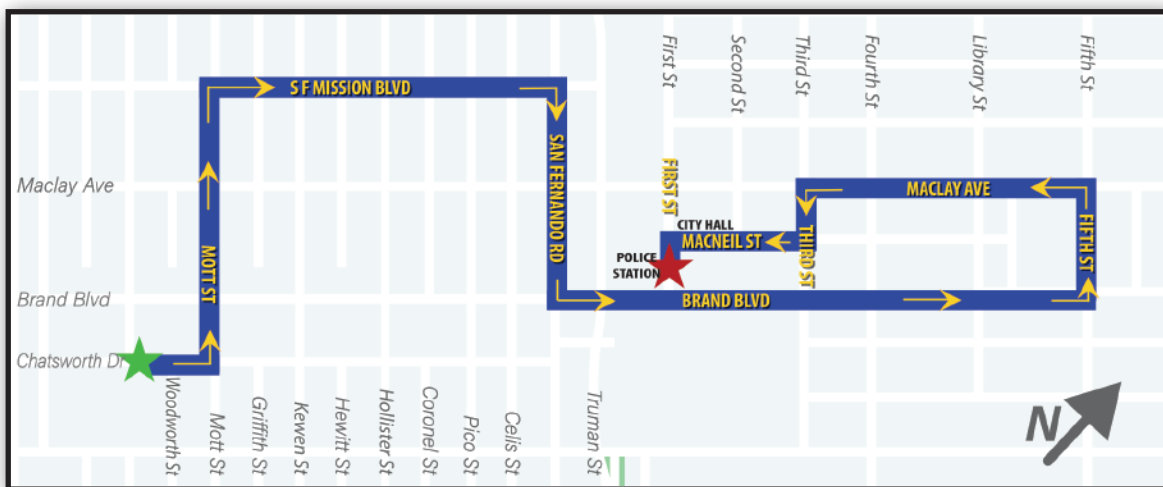

### TORCH RUN ROUTE

- ★ START:  
O'Melveny Elementary
- Left on Mott St
- Right on SF Mission Blvd
- Right on SF Road
- Left on Brand Blvd
- Left on Fifth St
- Left on Maclay Ave
- Left on Third St
- Right on Macneil St
- Left on First St
- ★ END:  
San Fernando Police Station