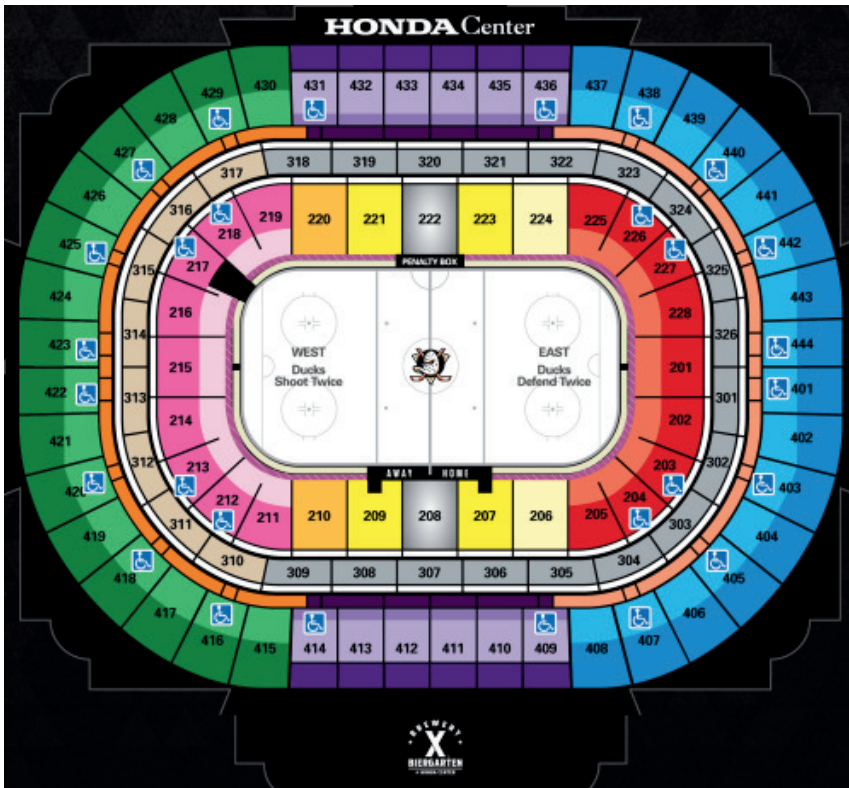

Ticket Sections
DUCKSGROUPS.COM/SOSC

Plaza Main East \$101.73 Includes all fees
Plaza Goal Upper West \$80.92 Includes all fees
Plaza Goal Upper East \$73.99 Includes all fees
Club \$91.33 Includes all fees
Terrace Lower East \$49.71 Includes all fees
Terrace Center \$42.77 Includes all fees
Terrace Center Upper \$36.99 Includes all fees
Terrace Value \$30.06 Includes all fees