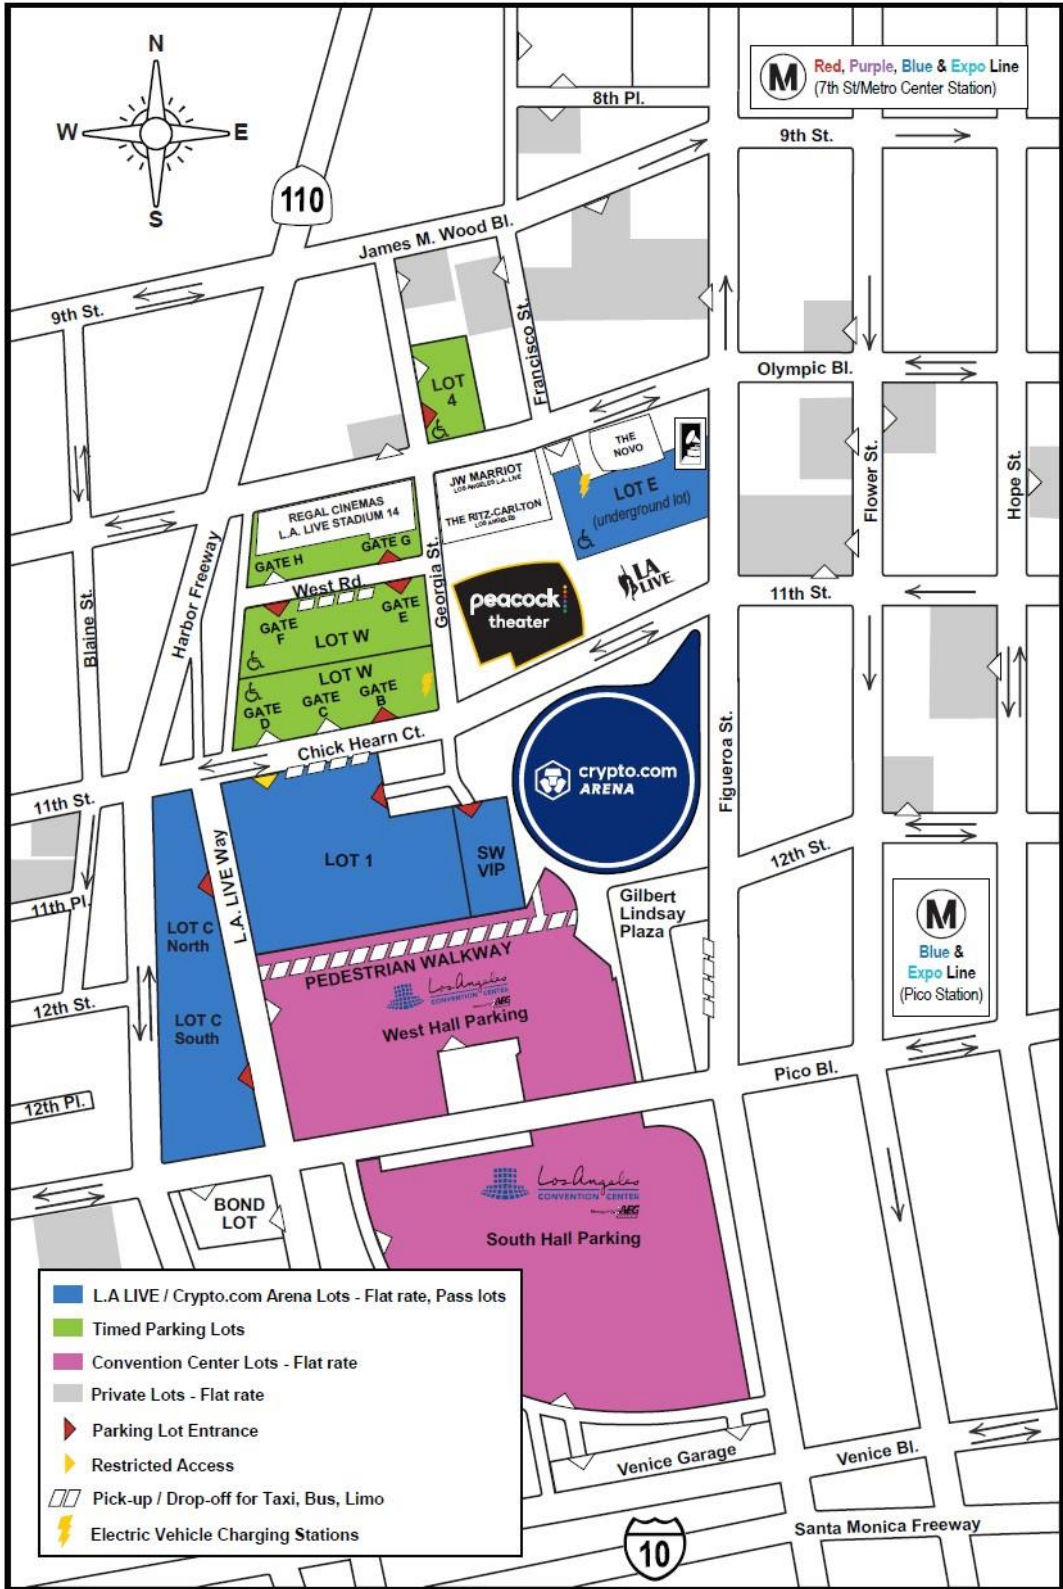

- L.A. LIVE / Crypto.com Arena Lots - Flat rate, Pass lots
- Timed Parking Lots
- Convention Center Lots - Flat rate
- Private Lots - Flat rate
- Parking Lot Entrance
- Restricted Access
- Pick-up / Drop-off for Taxi, Bus, Limo
- ⚡ Electric Vehicle Charging Stations